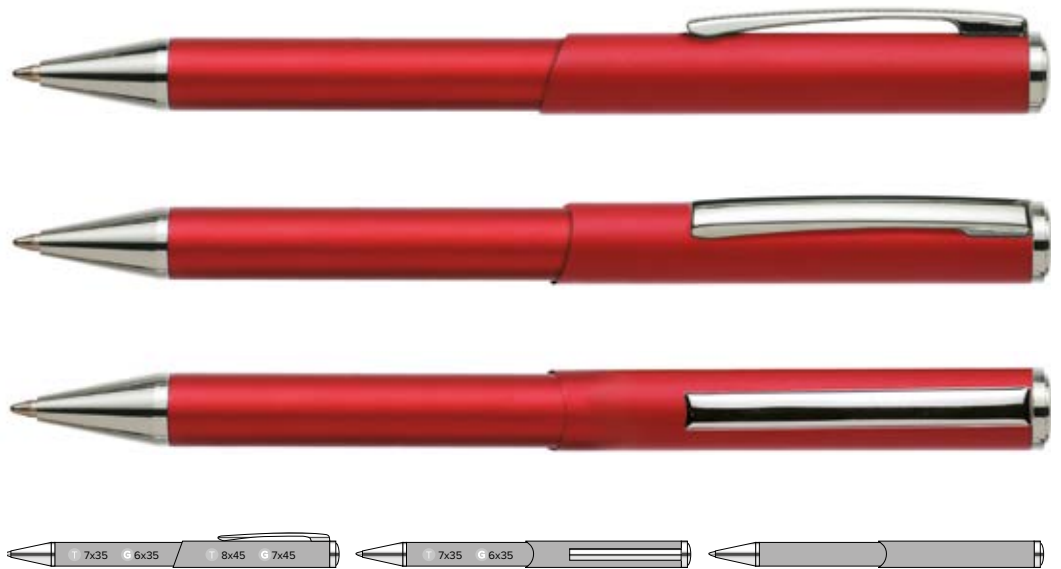

LANZER - A MATTE METAL PEN IN CLASSIC DESIGN!

Classic metal pen where the clip-part works as push button. The pen has coloured matte metal barrel with details and clip in chrome. Lanzzer weighs lightly in your hand which gives you a nice writing experience. Labeled best with engraving. Delivered with a 1,0mm Metal Parker Style BP refill with blue ink.

SPECIFICATIONS:

Art no: 20115-0001

Length: 139mm
Net weight: 22g

Refill: 1,0mm Metal Parker Style
Ink colour: Blue

Packing: In Paper Case
(for orders with print/engraving)

G R B

Art: 20115-0001	50pc	300pcs	600pcs	1200pcs	2400pcs	5000pcs
Lanzer	€2,72	€2,37	€2,26	€1,96	€1,91	€1,79
Engraving:	€2,02	€1,64	€1,02	€0,96	€0,90	-
Print cost, 1-colour:	€0,69	€0,55	€0,44	€0,42	€0,39	€0,38