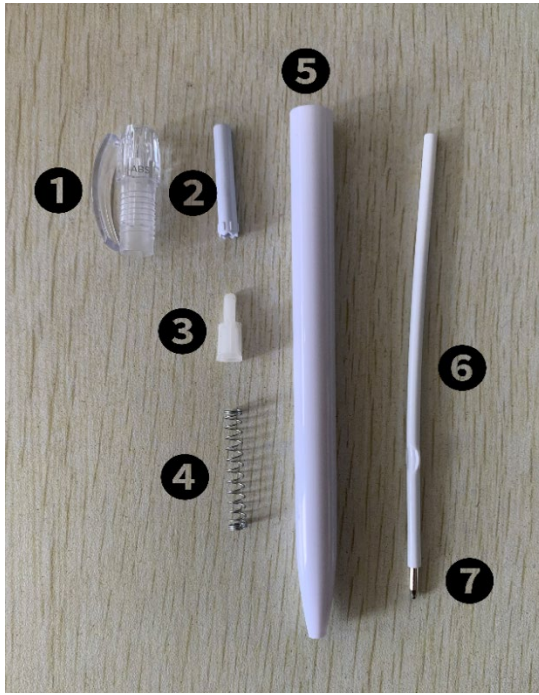

Example pen:

INGLI				
Bill of Materials				
Item name: 1More Life				
Part No.	Part name	Material	Weight gram	Supplying country
1	Clip	AS	1,33	CHINA
2	Pusher	rABS	0,25	CHINA
3	Runner	POM	0,18	CHINA
4	Refill spring	Steel	0,12	CHINA
5	Barrel	rABS	3,46	CHINA
6	Refill	PP	0,48	CHINA
7	Refill tip	Brass	0,21	CHINA
Total weight gr.			6,03	